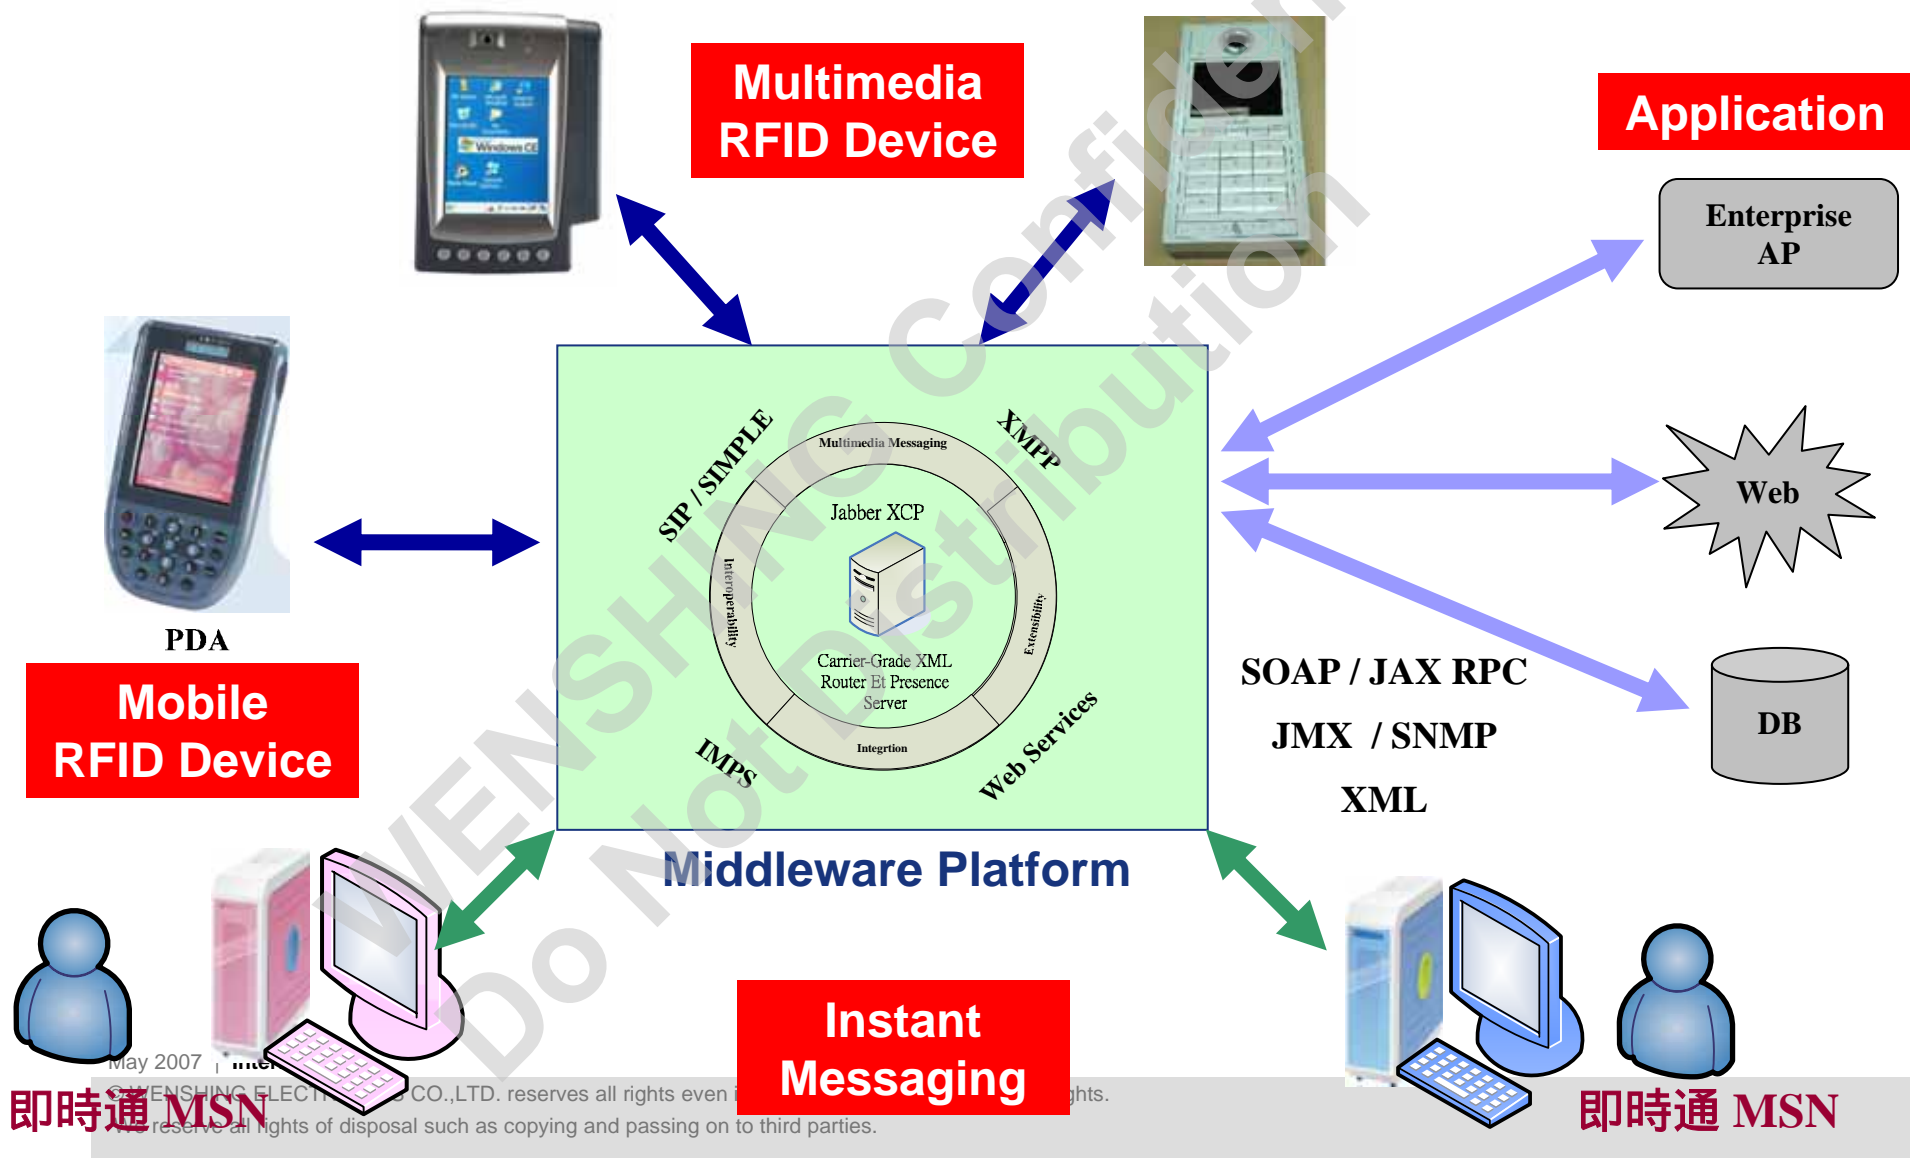

RFID多媒體整合應用