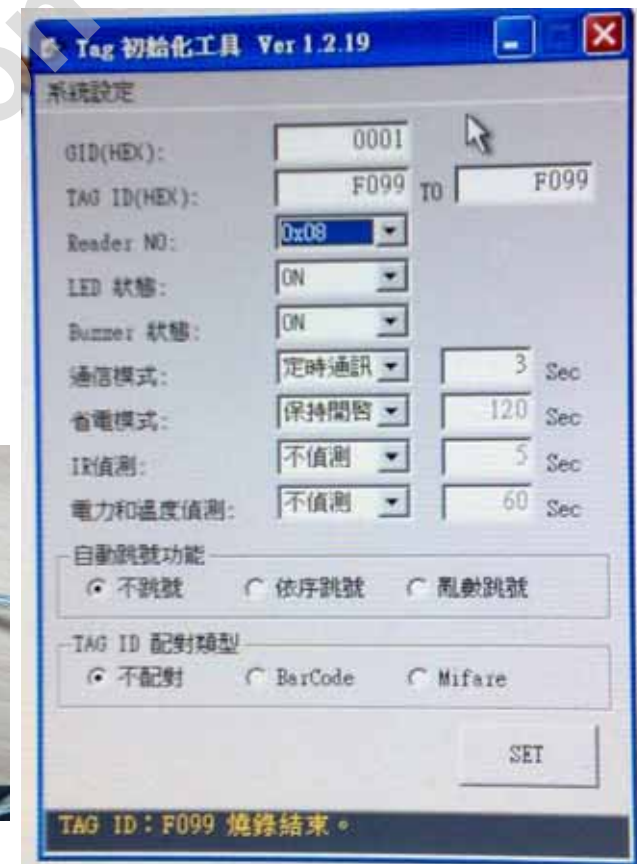

主動式Tag

❖ 透過紅外線設定相關參數

透過紅外線燒碼

- 固定通訊時間
- 省電模式
- IR偵測時間
- 電力及溫度偵測