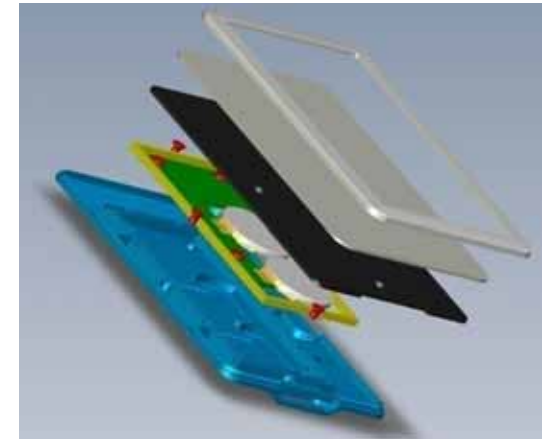

RFID識別卡型Tag

❖ RFID識別卡型Tag

- 內建震動開關
  - 用以偵測人員有無動作
- 具備省電功能

實體照片