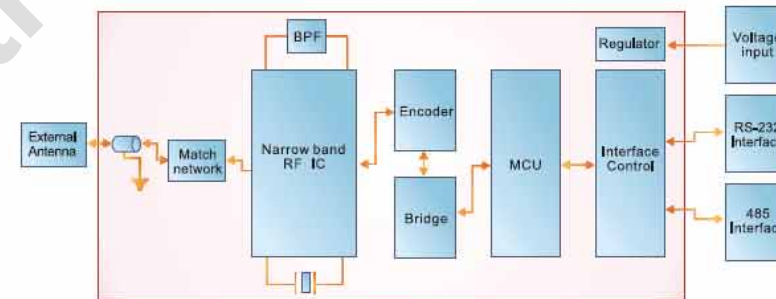

WENSHING

產品規格

Specification Parameter

Item	Active Reader	Wristband Active Tag	Card Hold Active Tag	Asset Active Tag	RFID KEY
Image					
Multi-Tag Read Capability	Yes	Yes			
Functionality	Wakes up tags				
Modulation	GFSK		PSK		
Frequency	925~928 MHz		868MHz / 902~928MHz		
Data rate	9600~36k bit/s		9600~550k bit/s		
Transfer mode	Duplex		Duplex		
Range Setup	Setup by user				
Read range (maximum)	100m		100m		
Host Communications	RS-485				
RF power output	-45dBm ~ +10dBm		-20dBm ~ +10dBm		
Sensitivity	-96dBm ~ -108dBm		-96dBm ~ -105dBm		
Power	12Vdc, 60Ma		CR-2032 OR CR-2025		
Case Material	ABS (Acrylonitrile Butadiene Styrene)		ABS (Acrylonitrile Butadiene Styrene)		
Temperature	Operating	-15C to +60C (-31F to +122F)			
	Storage	-40C to +85C (-40F to +185F)			
Humidity	100% Non-condensing		101% Non-condensing		
Indicators	LED on while transmitting packet to tag.				
Interface	RF: Internal Antenna / Digital: RS485				

Item	Active Reader	Wristband Active Tag	Card Hold Active Tag	Asset Active Tag	RFID KEY
EMI	10V/m 0.1~1000MHz AM electromagnetic wave	10V/m 0.1~1001MHz AM electromagnetic wave			
Mounting	Super RFID mounting kit				
Battery Life	1-3 years depending on use (tag has low battery detection)				
Use Memory	512 bit				
Free Drop	1M concrete floor, twice per sid				
Dimensions		47 mm x 32 mm x 11 mm	89 mm x 57 mm x 70 mm	43 mm x 30 mm x 11 mm	33 mm x 65 mm x 11 mm
Tag Sensor	IR Detect	Alarms if tag removed from person - Asset			
	Temperature	Alarms if exceeds predefined limits			
	Micro Switch			On/Off Sensor	
	Buzzer	Beep when called - Low Battery			
	Shock				
Response time(100ms)		IR - Micro Switch - State Switch detect response time			Detect response time