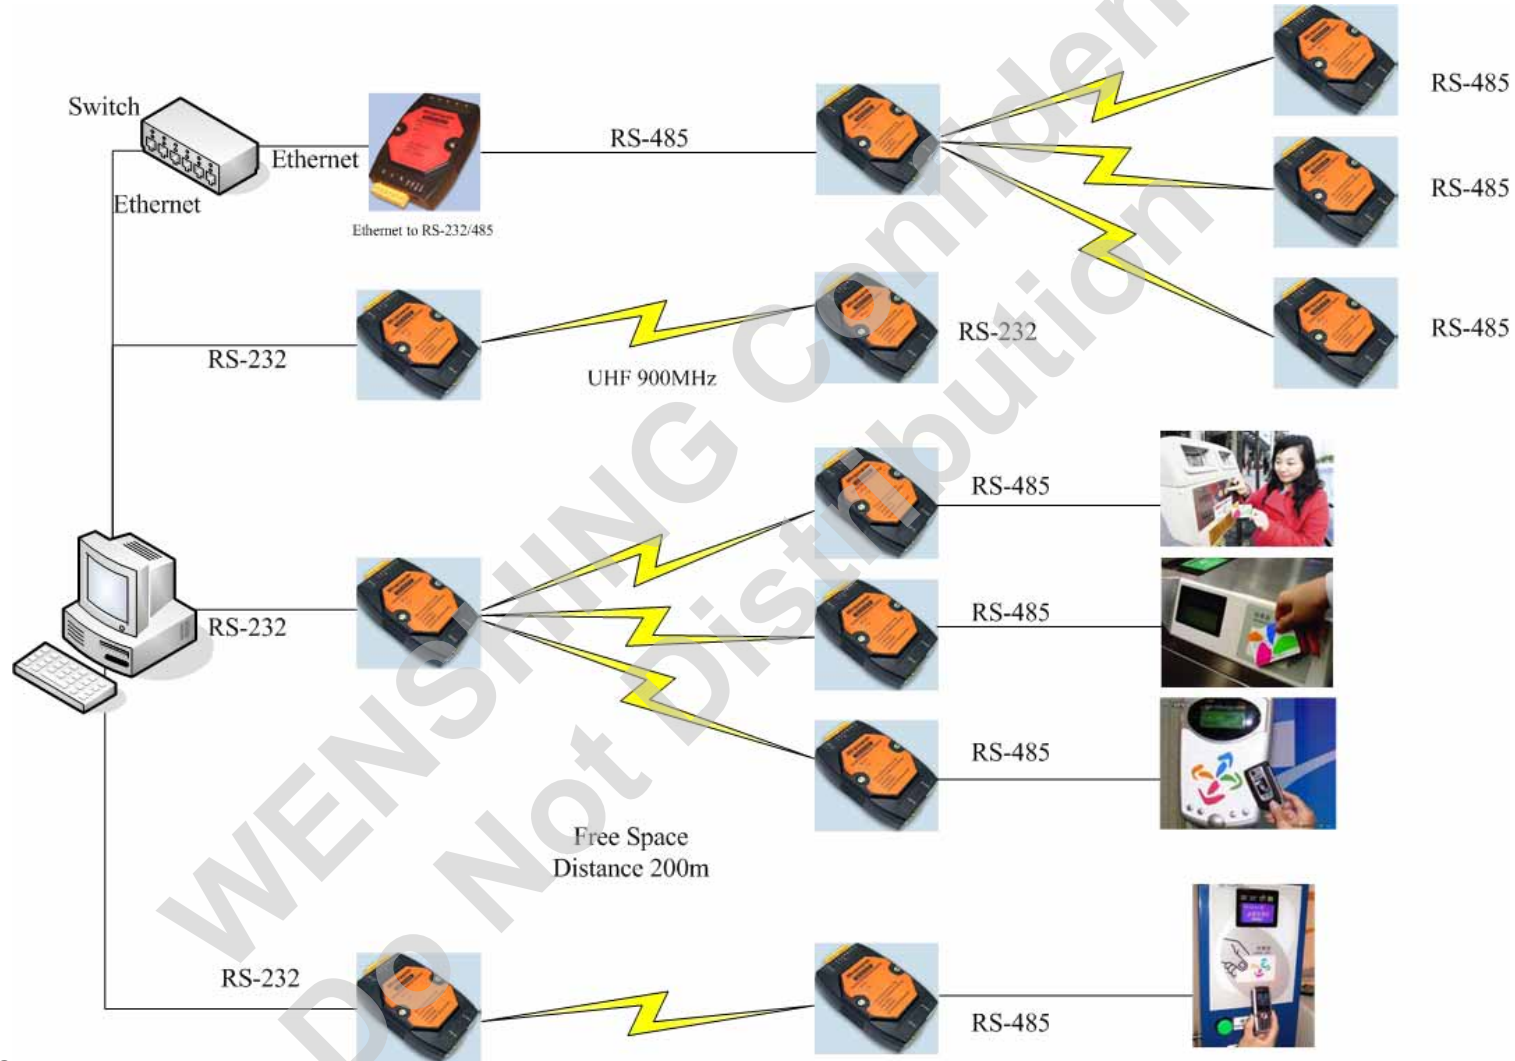

RFID Data Converter Solution

May 2007 | internal

© WENSHING ELECTRONICS CO.,LTD. reserves all rights even in the event of industrial property rights.

We reserve all rights of disposal such as copying and passing on to third parties.